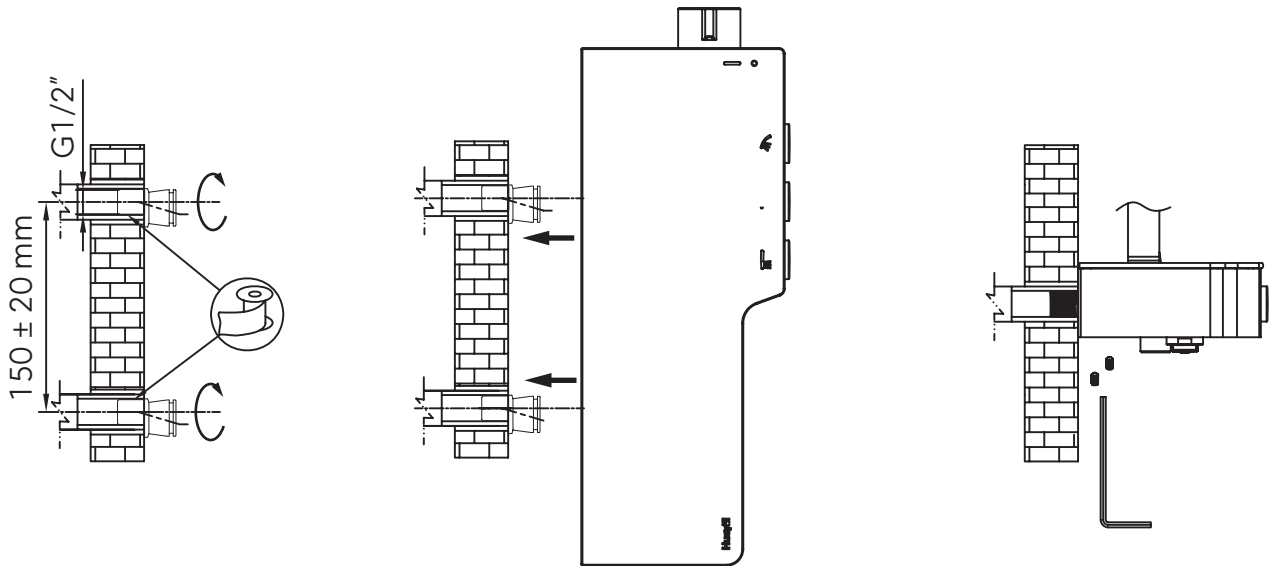

DESIGN

TEMPRA

Installation guide Shower mixer with shower set

Please check the list of accessories here below and contact our company or our distributor for any discrepancy

Remarks:

1. Accessories may be modified without notice, without affecting their performance;
2. Drawings are for reference only. Product size and shape may not correspond to actual mixer.

List of the standard accessories:

Part number	Accessory list
1	Eccentric nut
2	Main body
3	Screw
4	Aerator wrench
5	Allen key
6	Rod
7	Hand shower
8	Rain fall head

DESIGN

Assembly shower mixer:

Dimensions: