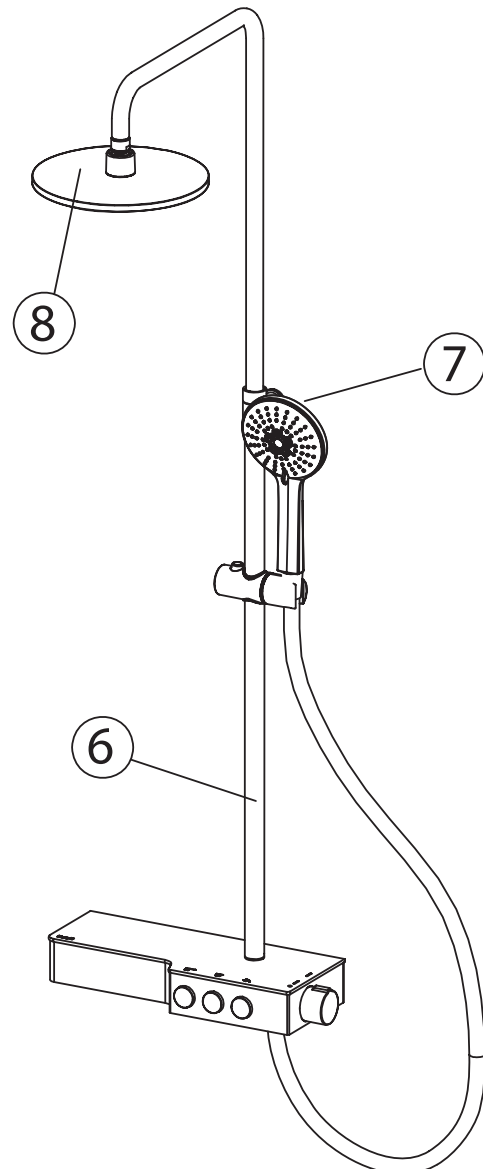

DESIGN

TEMPRA

Installation guide Shower mixer with shower set

Please check the list of accessories here below and contact our company or our distributor for any discrepancy

Remarks:

1. Accessories may be modified without notice, without affecting their performance;
2. Drawings are for reference only. Product size and shape may not correspond to actual mixer.

List of the standard accessories:

Part number	Accessory list
1	Eccentric nut
2	Main body
3	Screw
4	Aerator wrench
5	Allen key
6	Rod
7	Hand shower
8	Rain fall head

DESIGN

Assembly shower mixer:

Dimensions: