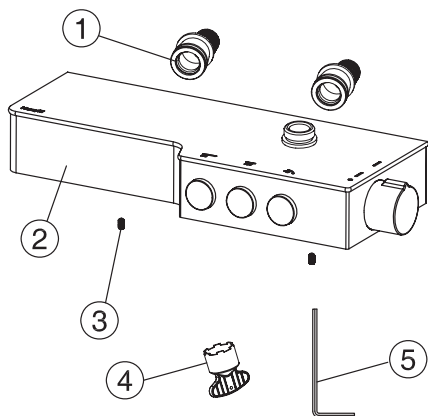

DESIGN

TEMPRA

Installation guide Shower mixer with shower set

Please check the list of accessories here below and contact our company or our distributor for any discrepancy

Remarks:

1. Accessories may be modified without notice, without affecting their performance;
2. Drawings are for reference only. Product size and shape may not correspond to actual mixer.

List of the standard accessories:

Part number	Accessory list
1	Eccentric nut
2	Main body
3	Screw
4	Aerator wrench
5	Allen key
6	Rod
7	Hand shower
8	Rain fall head

DESIGN

Assembly shower mixer:

Dimensions: