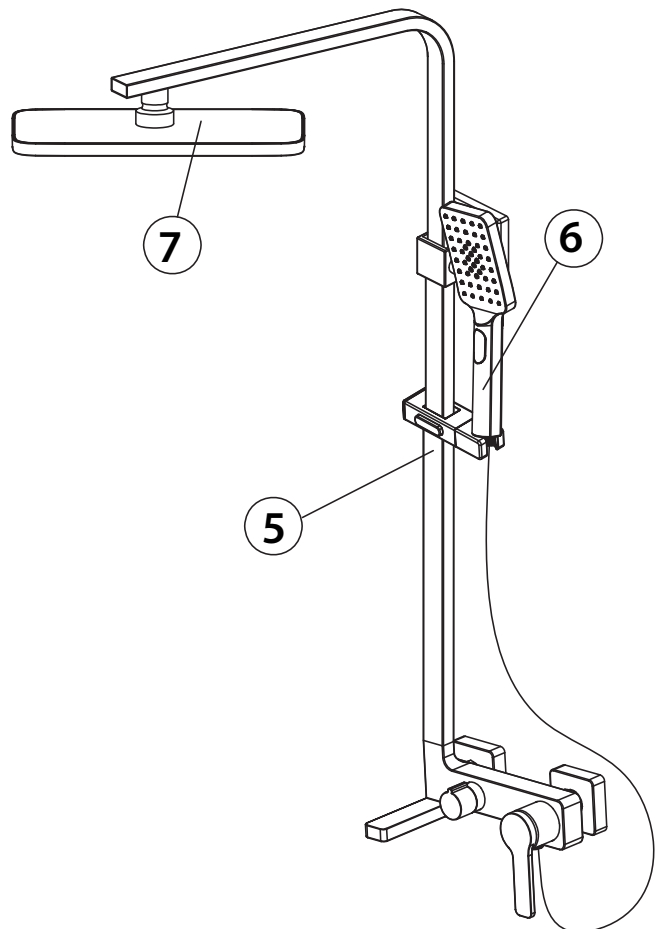

DESIGN

ORIGIO

Installation guide

Single lever shower set with mixer

Please check the list of accessories here below and contact our company or our distributor for any discrepancy

Remarks:

1. Accessories may be modified without notice, without affecting their performance;
2. Drawings are for reference only. Product size and shape may not correspond to actual mixer.

List of the standard accessories:

Part number	Accessory list
1	Main body
2	Rosette
3	O-ring
4	Eccentric nut
5	Rod
6	Hand shower
7	Rain fall head

DESIGN

Assembly concealed mixer:

Dimensions: