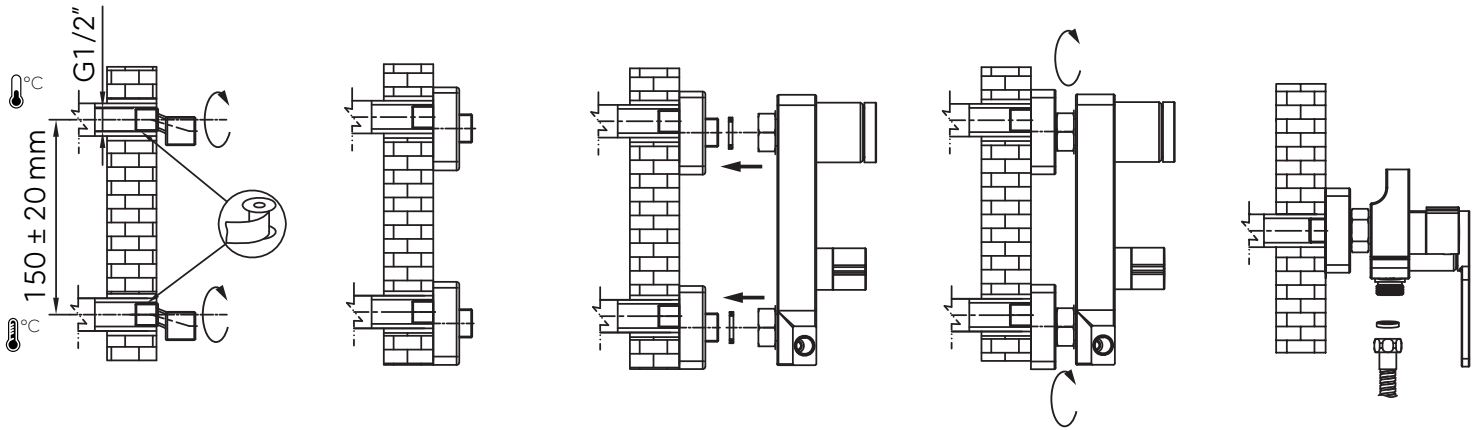

DESIGN

ORIGIO

Installation guide

Single lever shower set with mixer

Please check the list of accessories here below and contact our company or our distributor for any discrepancy

Remarks:

1. Accessories may be modified without notice, without affecting their performance;
2. Drawings are for reference only. Product size and shape may not correspond to actual mixer.

List of the standard accessories:

Part number	Accessory list
1	Main body
2	Rosette
3	O-ring
4	Eccentric nut
5	Rod
6	Hand shower
7	Rain fall head

DESIGN

Assembly concealed mixer:

Dimensions: