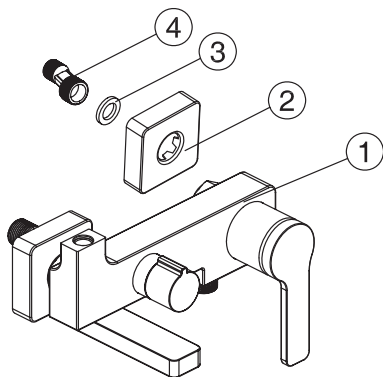

DESIGN

ORIGIO

Installation guide

Single lever shower set with mixer

Please check the list of accessories here below and contact our company or our distributor for any discrepancy

Remarks:

1. Accessories may be modified without notice, without affecting their performance;
2. Drawings are for reference only. Product size and shape may not correspond to actual mixer.

List of the standard accessories:

Part number	Accessory list
1	Main body
2	Rosette
3	O-ring
4	Eccentric nut
5	Rod
6	Hand shower
7	Rain fall head

DESIGN

Assembly concealed mixer:

Dimensions: