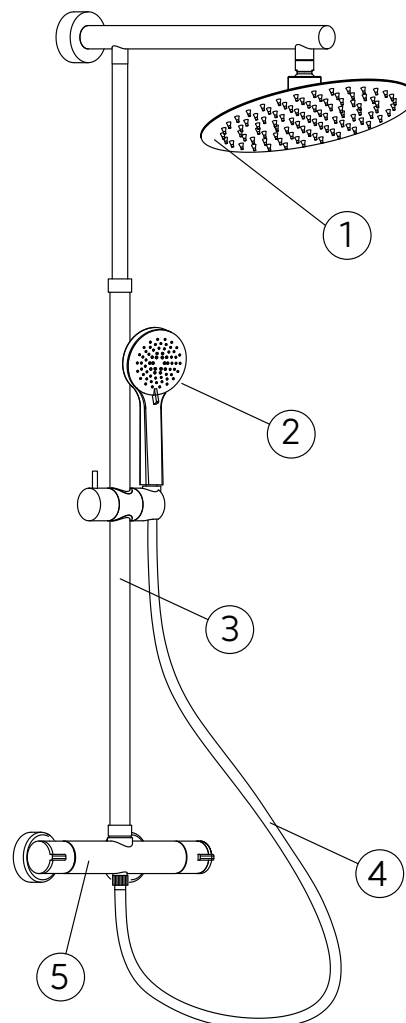

DESIGN

ANIMA

Installation guide

Shower system with thermostatic mixer

Please check the list of accessories here below and contact our company or our distributor for any discrepancy

Remarks:

1. Accessories may be modified without notice, without affecting their performance;
2. Drawings are for reference only. Product size and shape may not correspond to actual mixer.

List of the standard accessories:

Part number	Accessory list
1	Rainfall head
2	Hand shower
3	Rod
4	Hose
5	Thermostatic mixer

DESIGN

Assembly shower set:

Dimensions: