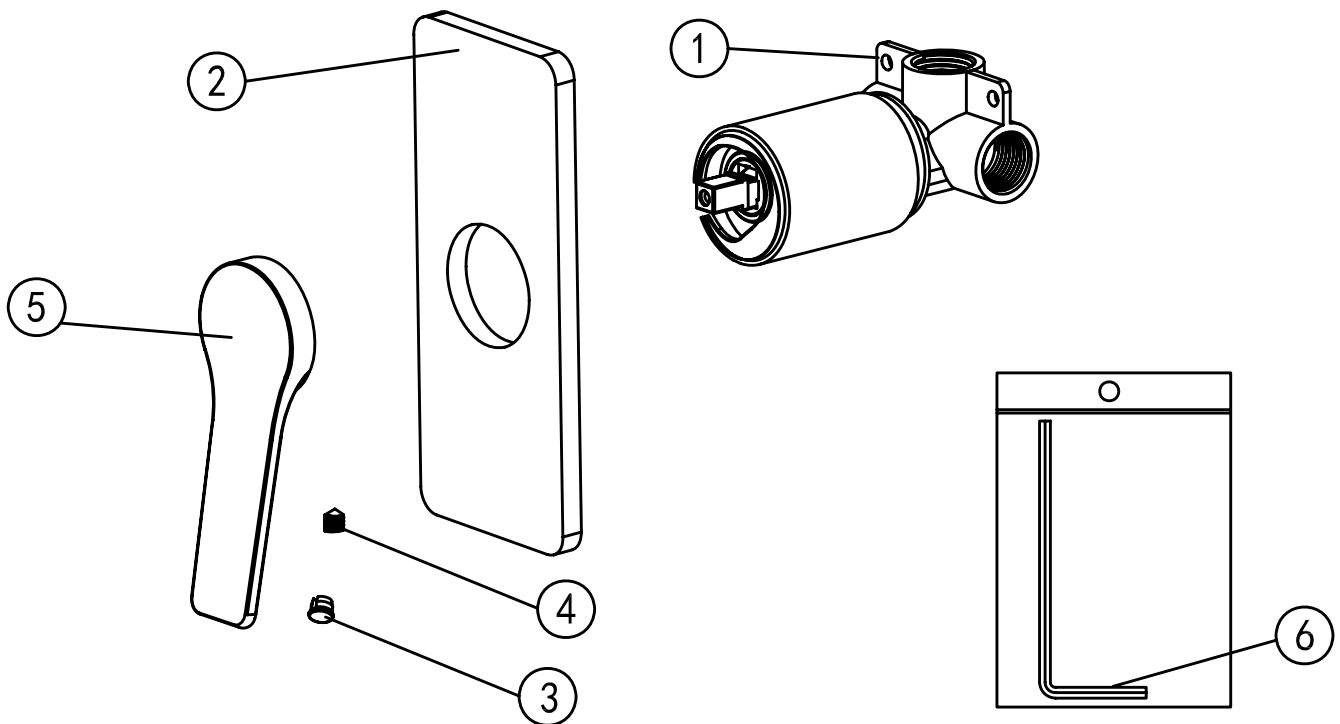

INSTALLATION INSTRUCTION SINGLE LEVER CONCEALED BATH-SHOWER MIXER

Code	The Accessory List	Quantity
1	Main body	1
2	Welding plate	1
3	Red&Blue index	1
4	Six angle screw	1
5	Handle	1
6	Allen key	1