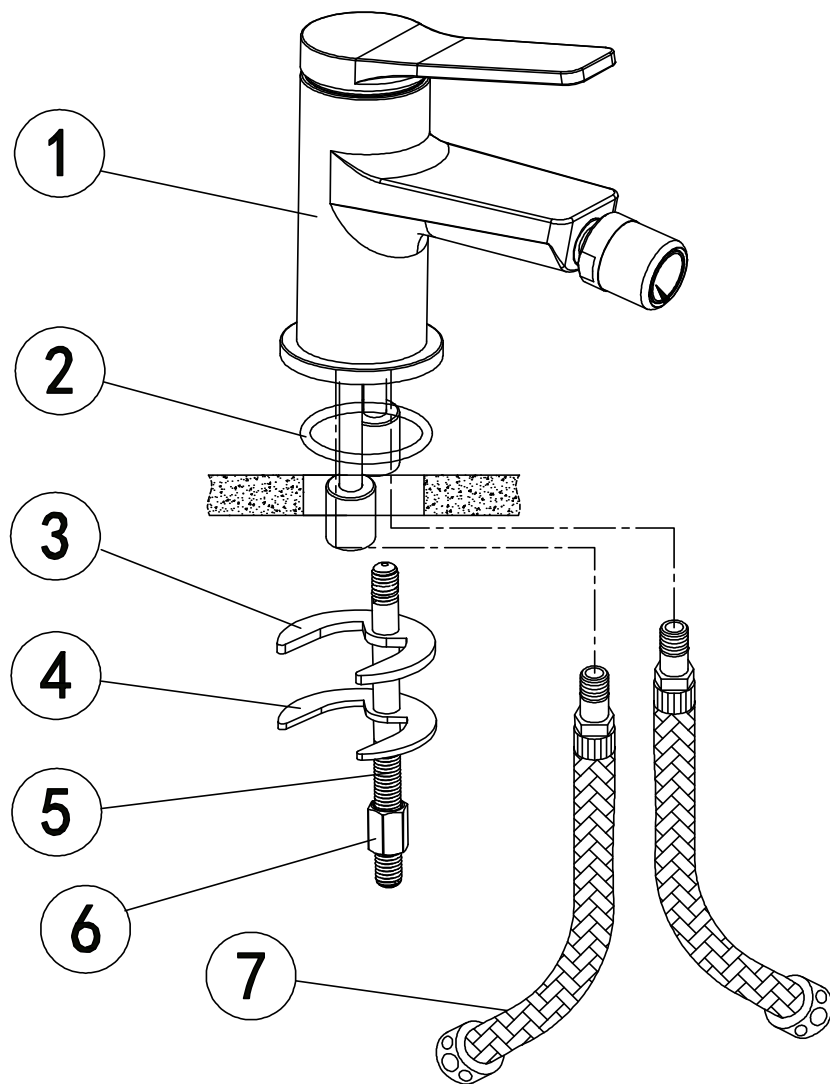

## INSTALLATION INSTRUCTION SINGLE LEVER BIDET MIXER

Code	The Accessory List	Quantity
1	Main body	1
2	O-ring	1
3	Rubber washer	1
4	Clamp	1
5	Fixing bolt	1
6	Nut	1
7	Inlet pipe	2