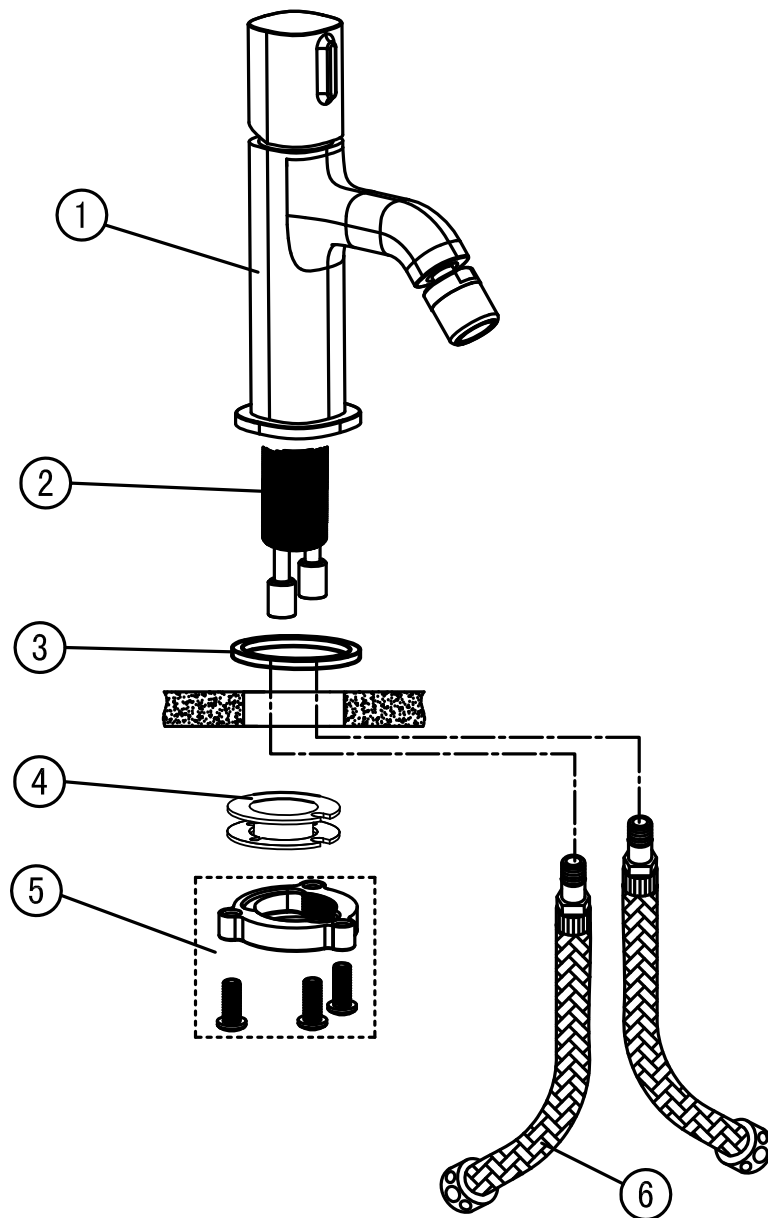

## INSTALLATION INSTRUCTION SINGLE LEVER BIDET MIXER

Code	The Accessory List	Quantity
1	Main body	1
2	Threaded sleeve	1
3	O-ring	1
4	Washer	1
5	Fixed nut	1
6	Inlet pipe	2