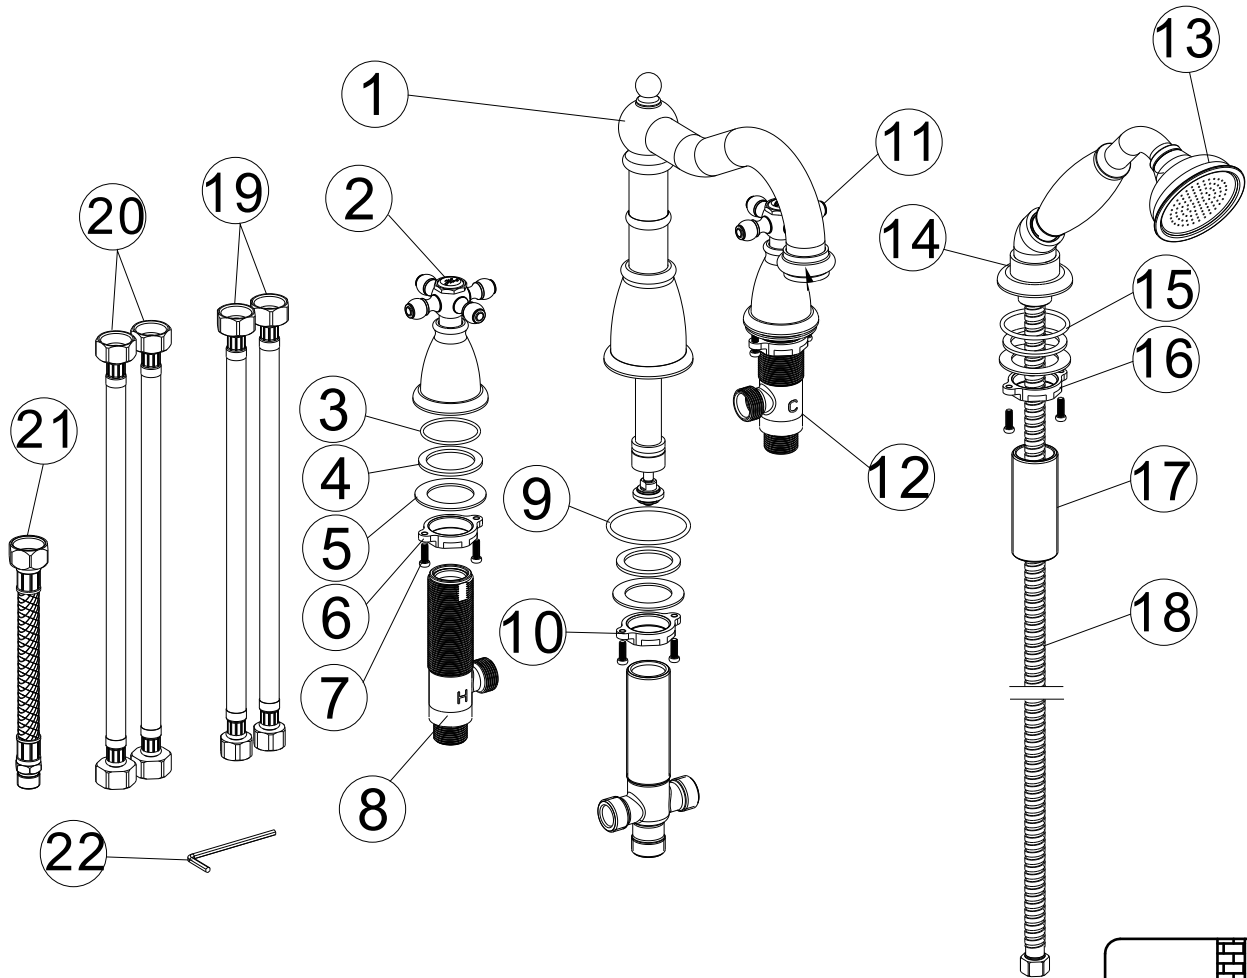

## INSTALLATION INSTRUCTION

Code	The Accessory List	Quantity
1	body	1
2	Hot Handle	1
3	O-ring	2
4	Rubber washer	4
5	Clamp	4
6	Lock Nut	2
7	Screw	8
8	Hot Valve body	1
9	O-ring	1
10	Lock Nut	1
11	Cold Handle	1

Code	The Accessory List	Quantity
12	Cold Valve body	1
13	Hand shower	1
14	Shower base	1
15	O-ring	1
16	Lock Nut	1
17	Shank	1
18	shower hose	1
19	Flexible connections	2
20	Flexible connections	2
21	Flexible hose	1
22	Allen key	1