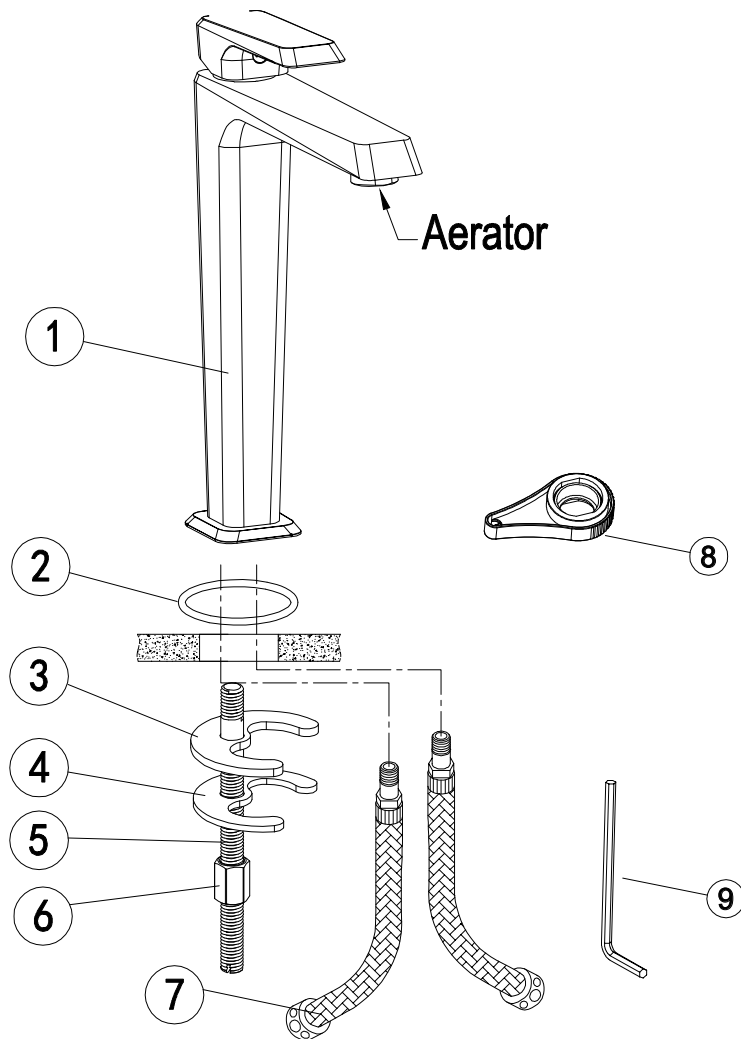

INSTALLATION INSTRUCTION SINGLE LEVER WASHBASIN MIXER

Code	The Accessory List	Quantity
1	Main body	1
2	O-ring	1
3	Rubber washer	1
4	Clamp	1
5	Fixing bolt	1
6	Nut	1
7	Inlet pipe	2
8	Aerator wrench	1
9	Allen key	1