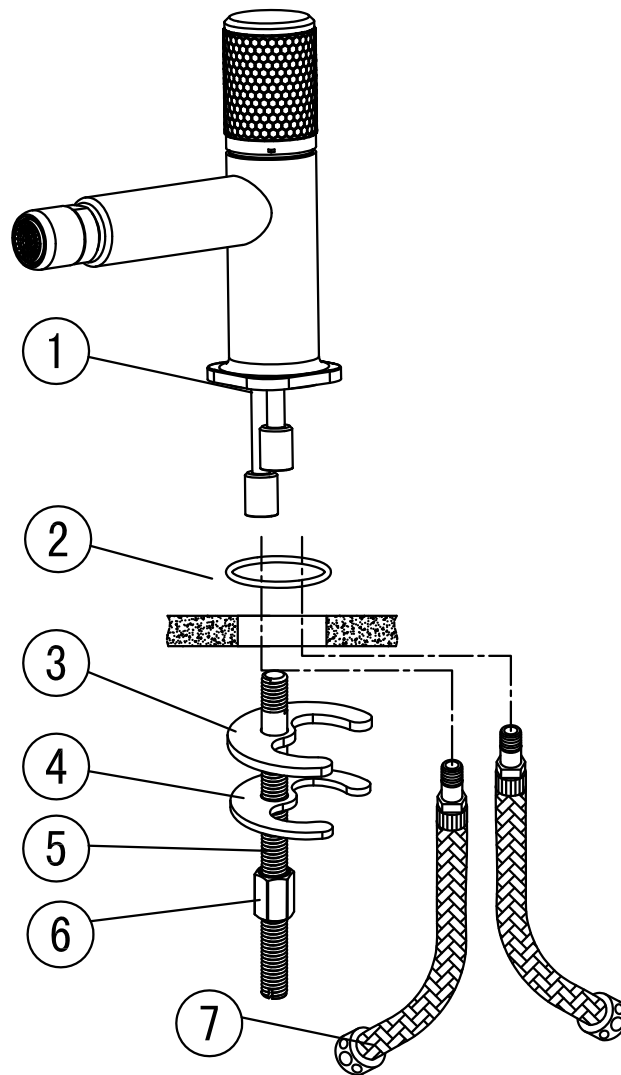

INSTALLATION INSTRUCTION SINGLE LEVER BIDET MIXER

Code	The Accessory List	Quantity
1	Main body	1
2	O-ring	1
3	Rubber washer	1
4	Clamp	1
5	Fixing bolt	1
6	Nut	1
7	Inlet pipe	2